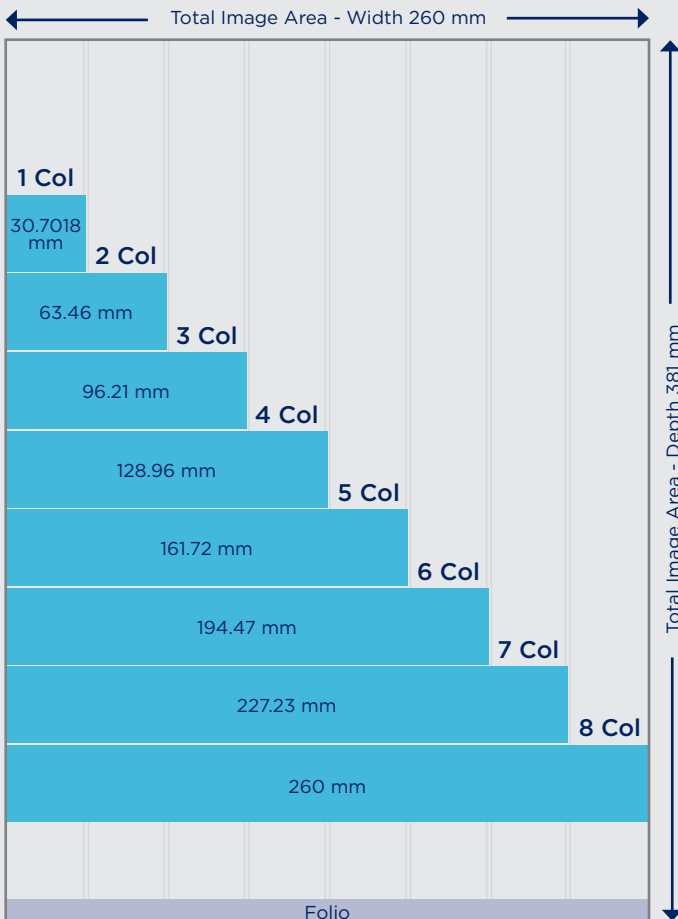

MODULAR DISPLAY SIZES

1 MODULE WIDE

Code Specs (mm)

T11
45 x 63

T21
92 x 63

T31
139 x 63

T41
186 x 63

2 MODULES WIDE

Code Specs (mm)

T12
45 x 129

T22
92 x 129

T32
139 x 129

T42
186 x 129

T62
233 x 129

3 MODULES WIDE

Code Specs (mm)

T23
92 x 194

T43
186 x 194

8 MODULES WIDE

Code Specs (mm)

T68
374 x 550

4 MODULES WIDE

Code Specs (mm)

T14
45 x 260

T24
92 x 260

T34
139 x 260

T44
186 x 260

T64
280 x 260

CLASSIFIEDS DISPLAY SIZES

The **strength** of ACM comes from the diversity of our markets and the **trust** our readers have in our brands.