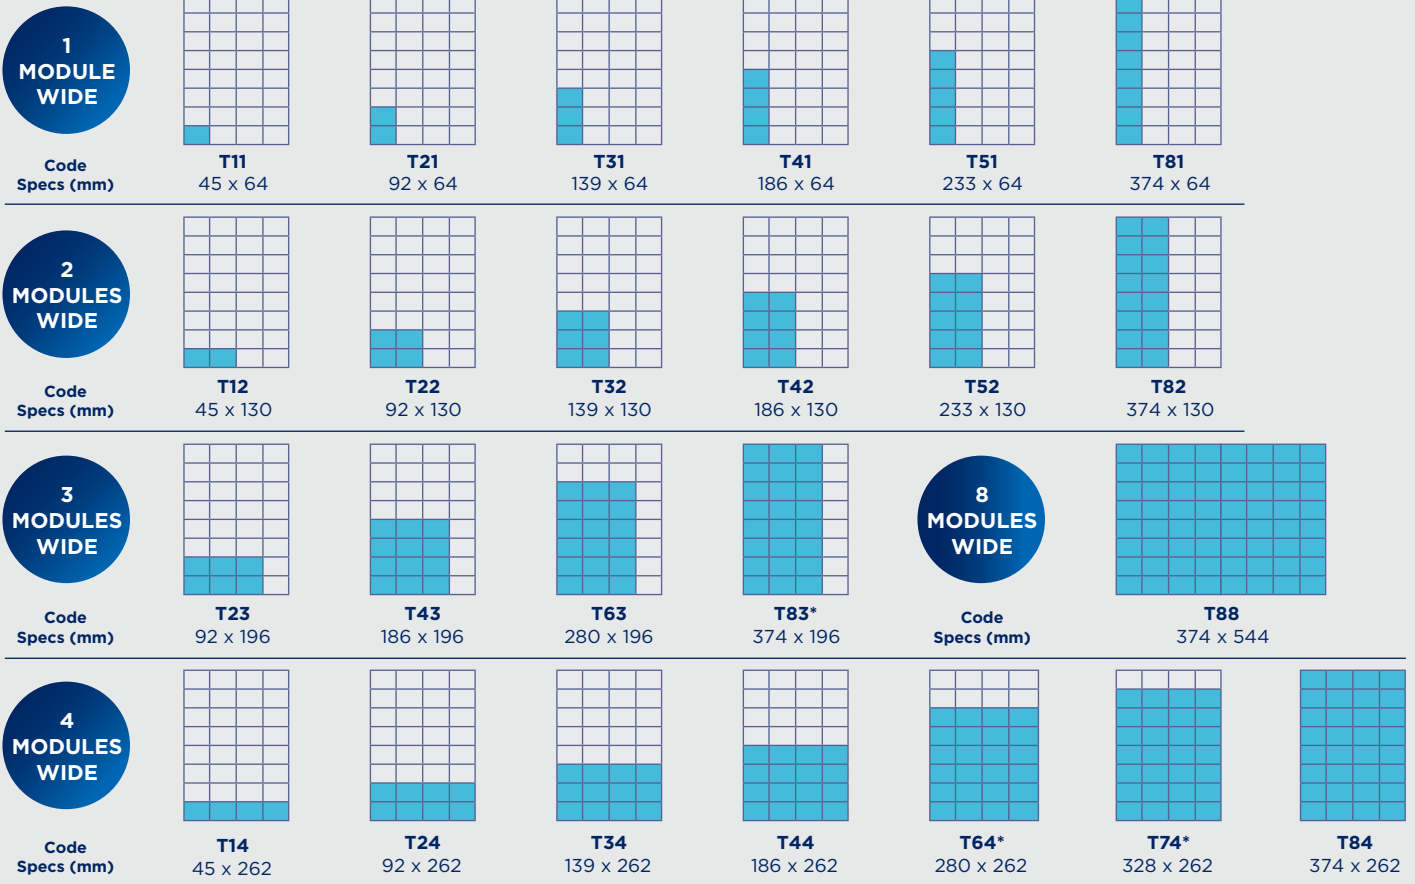

MODULAR DISPLAY SIZES

* only for Real Estate & Motoring

CLASSIFIEDS DISPLAY SIZES

The **strength** of ACM comes from the diversity of our markets and the **trust** our readers have in our brands.